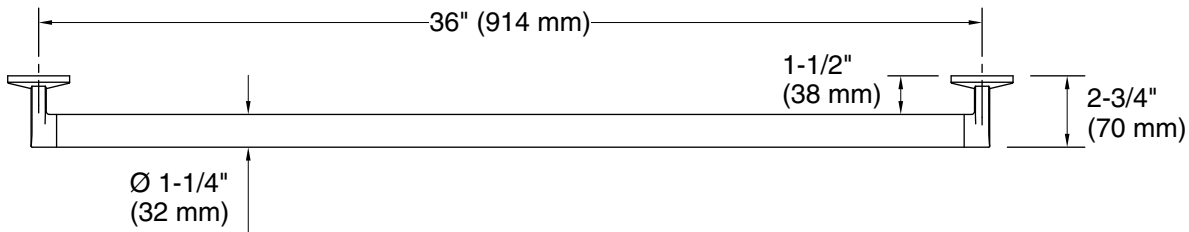

Technical Information

All product dimensions are nominal.

Installation Type: Wall-mount

Material: Zinc, Stainless Steel

Notes

Install this product according to the installation instructions.

WARNING: Risk of personal injury. The wall plates on the grab bar must be mounted to a brace between the wall studs. This will ensure that the weight of the user is adequately supported.

ADA compliant when installed to the specific requirements of these regulations.