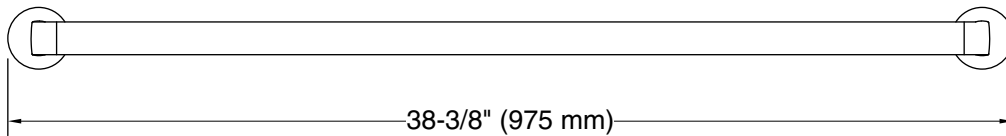

### Features

- 36" (914 mm) bar
- Provides minimum 300 lb load capacity
- Coordinates with other products in the Components collection

### Technical Information

All product dimensions are nominal.

Installation Type: Wall-mount

Material: Zinc, Stainless Steel